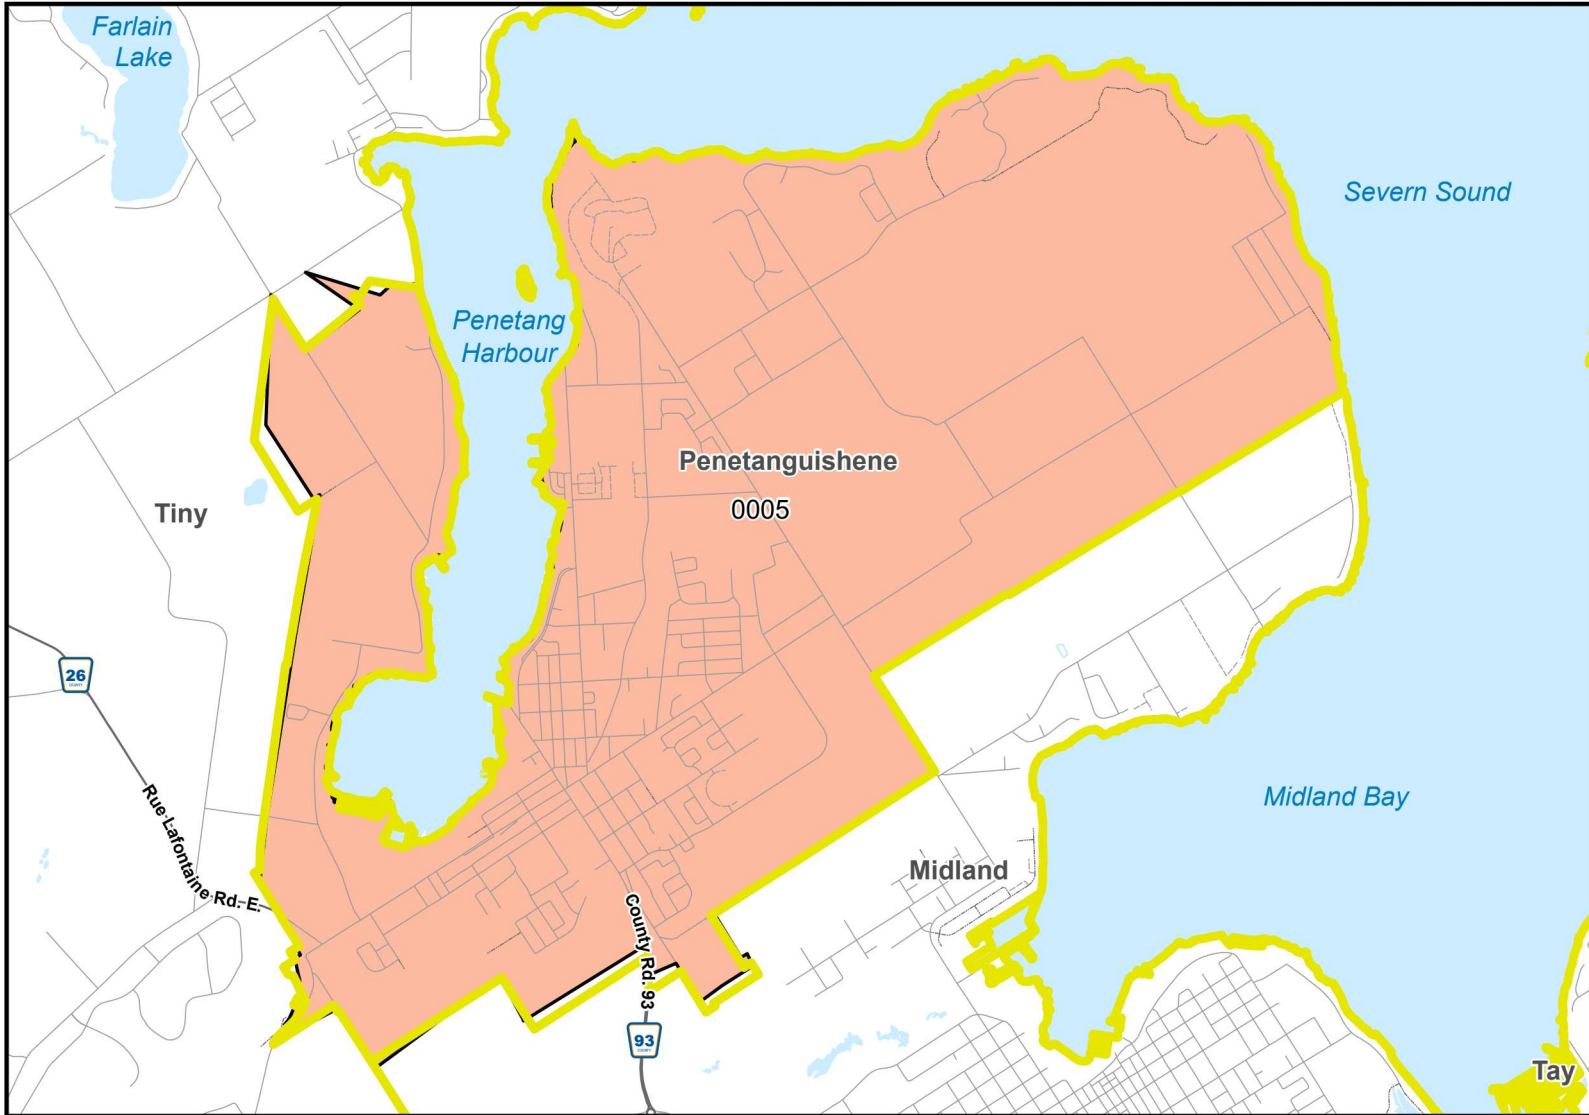

PENETANGUISHENE

Neighbourhood
(Aggregate Dissemination
Area)

Socio-economic Indicators

- None
- Low
- High