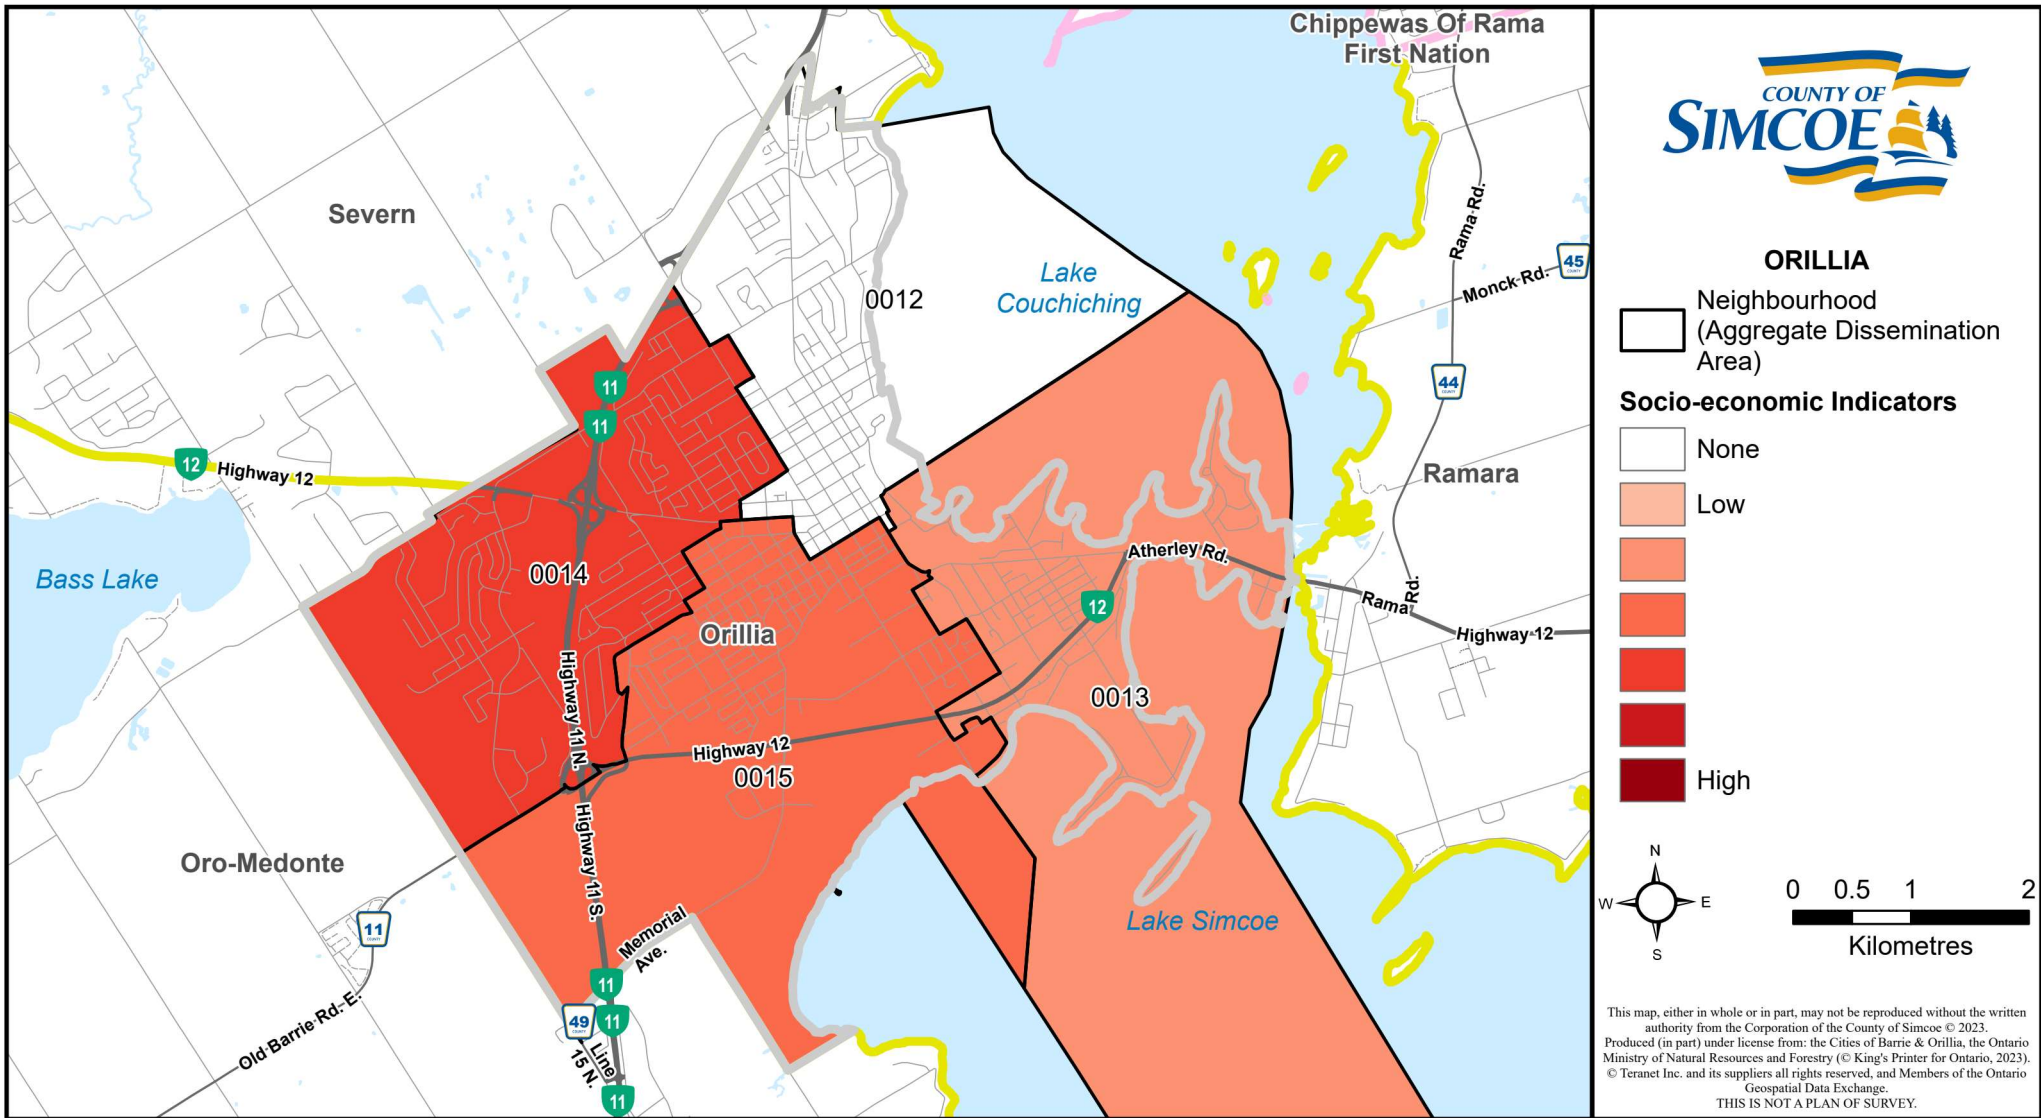

**NEW TECUMSETH**

Neighbourhood  
(Aggregate Dissemination  
Area)

**Socio-economic Indicators**

- None
- Low
- High

This map, either in whole or in part, may not be reproduced without the written authority from the Corporation of the County of Simcoe © 2023.  
Produced (in part) under license from the Cities of Barrie & Orillia, the Ontario Ministry of Natural Resources and Forestry (© King's Printer for Ontario, 2023).  
© Teranet Inc. and its suppliers all rights reserved, and Members of the Ontario Geospatial Data Exchange.  
**THIS IS NOT A PLAN OF SURVEY.**