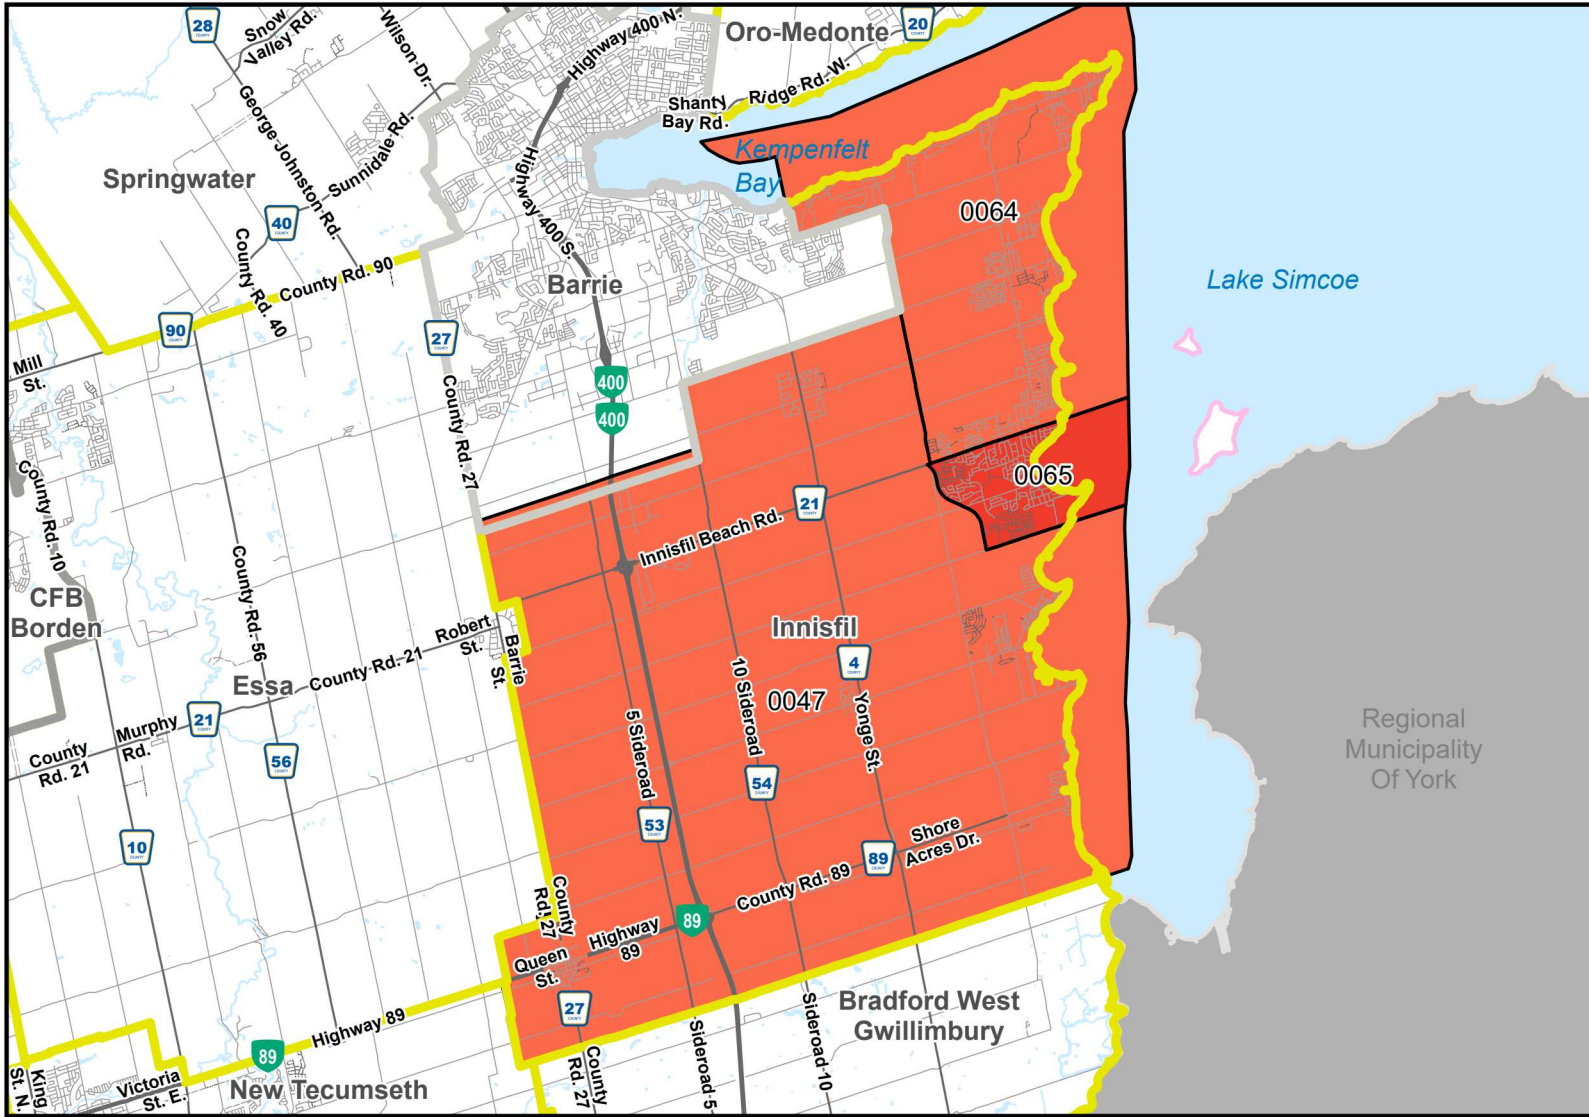

INNISFIL

Neighbourhood
(Aggregate Dissemination Area)

Socio-economic Indicators

- None
- Low
- High

This map, either in whole or in part, may not be reproduced without the written authority from the Corporation of the County of Simcoe © 2023.
Produced (in part) under license from: the Cities of Barrie & Orillia, the Ontario Ministry of Natural Resources and Forestry (© King's Printer for Ontario, 2023).
© Teranet Inc. and its suppliers all rights reserved, and Members of the Ontario Geospatial Data Exchange.
THIS IS NOT A PLAN OF SURVEY.