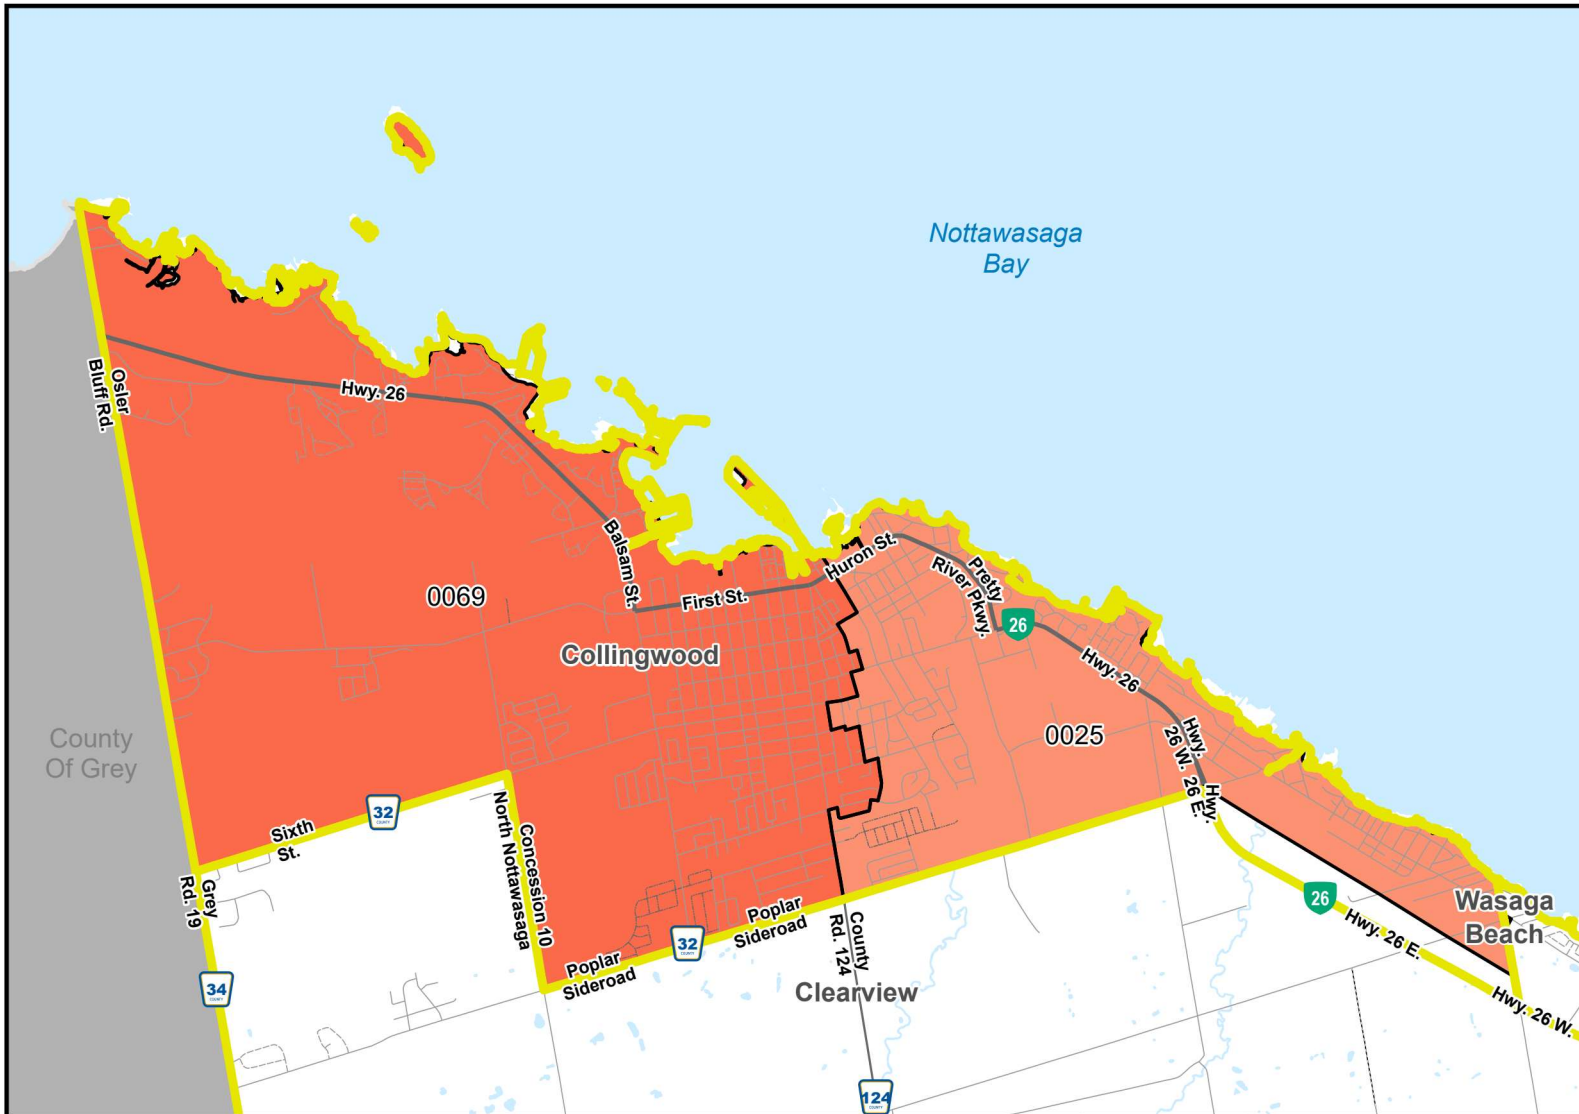

Socio-economic Indicators