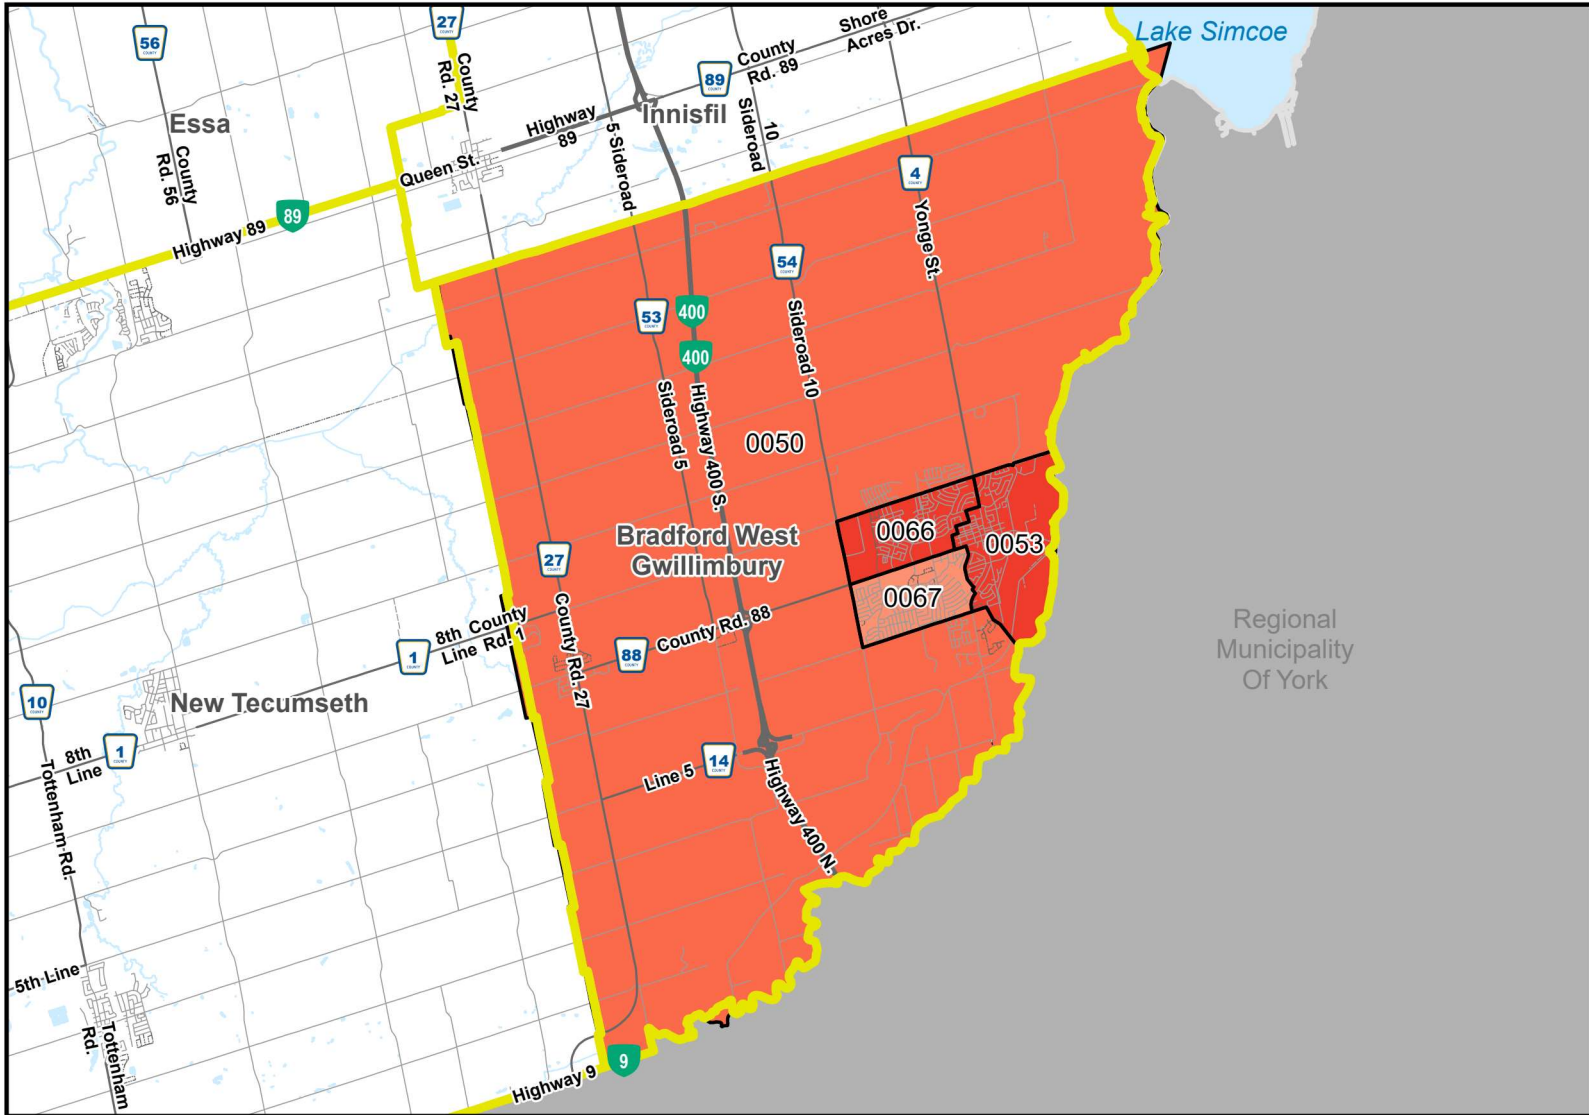

**BARRIE**

Neighbourhood  
(Aggregate Dissemination  
Area)

**Socio-economic Indicators**

- None
- Low
- High

This map, either in whole or in part, may not be reproduced without the written authority from the Corporation of the County of Simcoe © 2023. Produced (in part) under license from: the Cities of Barrie & Orillia, the Ontario Ministry of Natural Resources and Forestry (© King's Printer for Ontario, 2023). © Teranet Inc. and its suppliers all rights reserved. and Members of the Ontario Geospatial Data Exchange. THIS IS NOT A PLAN OF SURVEY.

**BRADFORD WEST GWILLIMBURY**

Neighbourhood  
(Aggregate Dissemination Area)

**Socio-economic Indicators**

- None
- Low
- High

This map, either in whole or in part, may not be reproduced without the written authority from the Corporation of the County of Simcoe © 2023. Produced (in part) under license from: the Cities of Barrie & Orillia, the Ontario Ministry of Natural Resources and Forestry (© King's Printer for Ontario, 2023). © Teranet Inc. and its suppliers all rights reserved, and Members of the Ontario Geospatial Data Exchange. THIS IS NOT A PLAN OF SURVEY.

### COLLINGWOOD

Neighbourhood  
(Aggregate Dissemination  
Area)