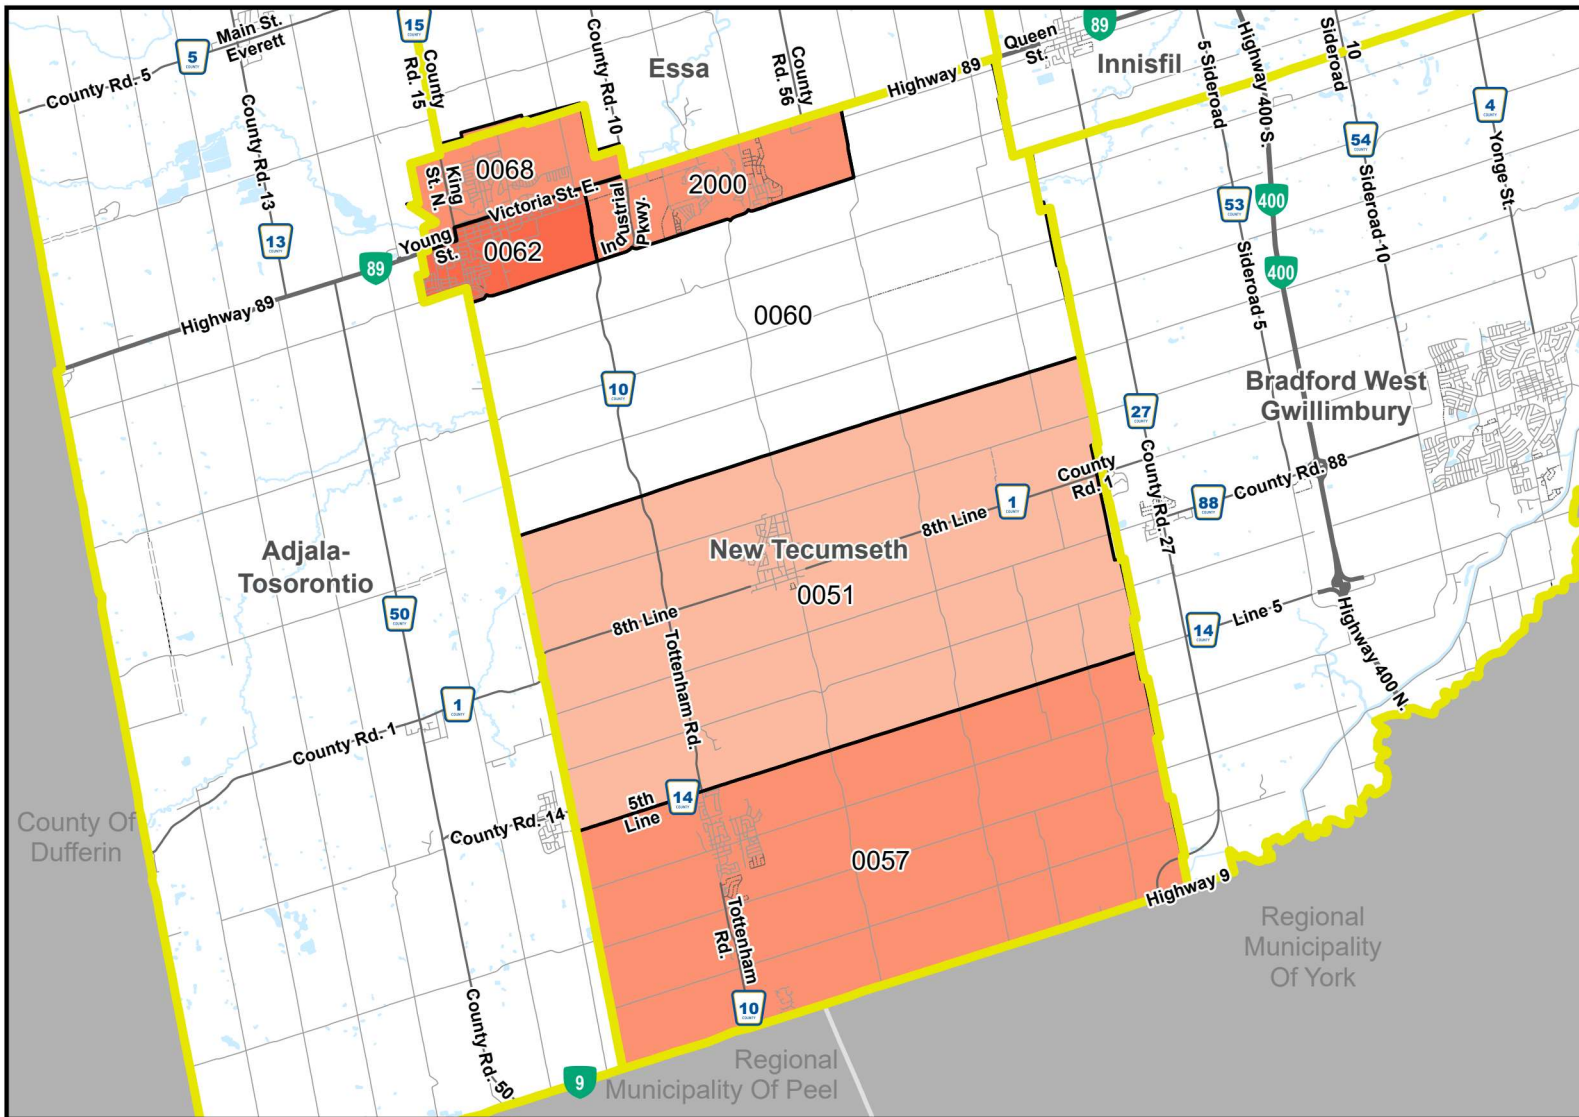

NEW TECUMSETH

Neighbourhood
(Aggregate Dissemination
Area)

Socio-economic Indicators

- None
- Low
- High