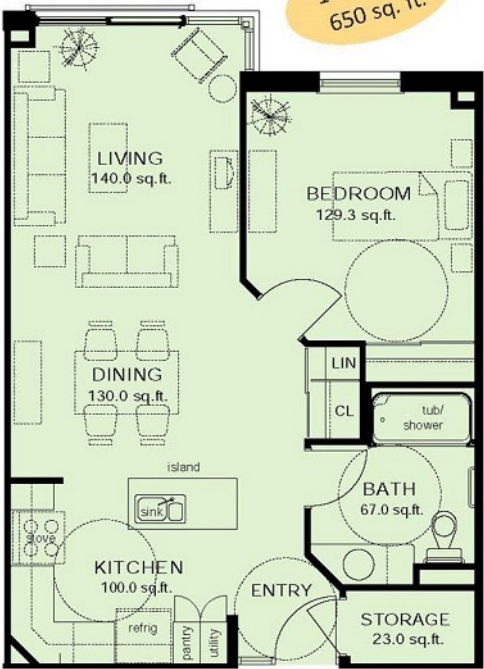

french balcony

1 bedroom
650 sq. ft.

LIVING
140.0 sq.ft.

DINING
130.0 sq.ft.

KITCHEN
100.0 sq.ft.

BEDROOM
129.3 sq.ft.

BATH
67.0 sq.ft.

STORAGE
23.0 sq.ft.

island

sink

stove

refrig

pantry

utility

LIN

CL

tub/
shower

ENTRY