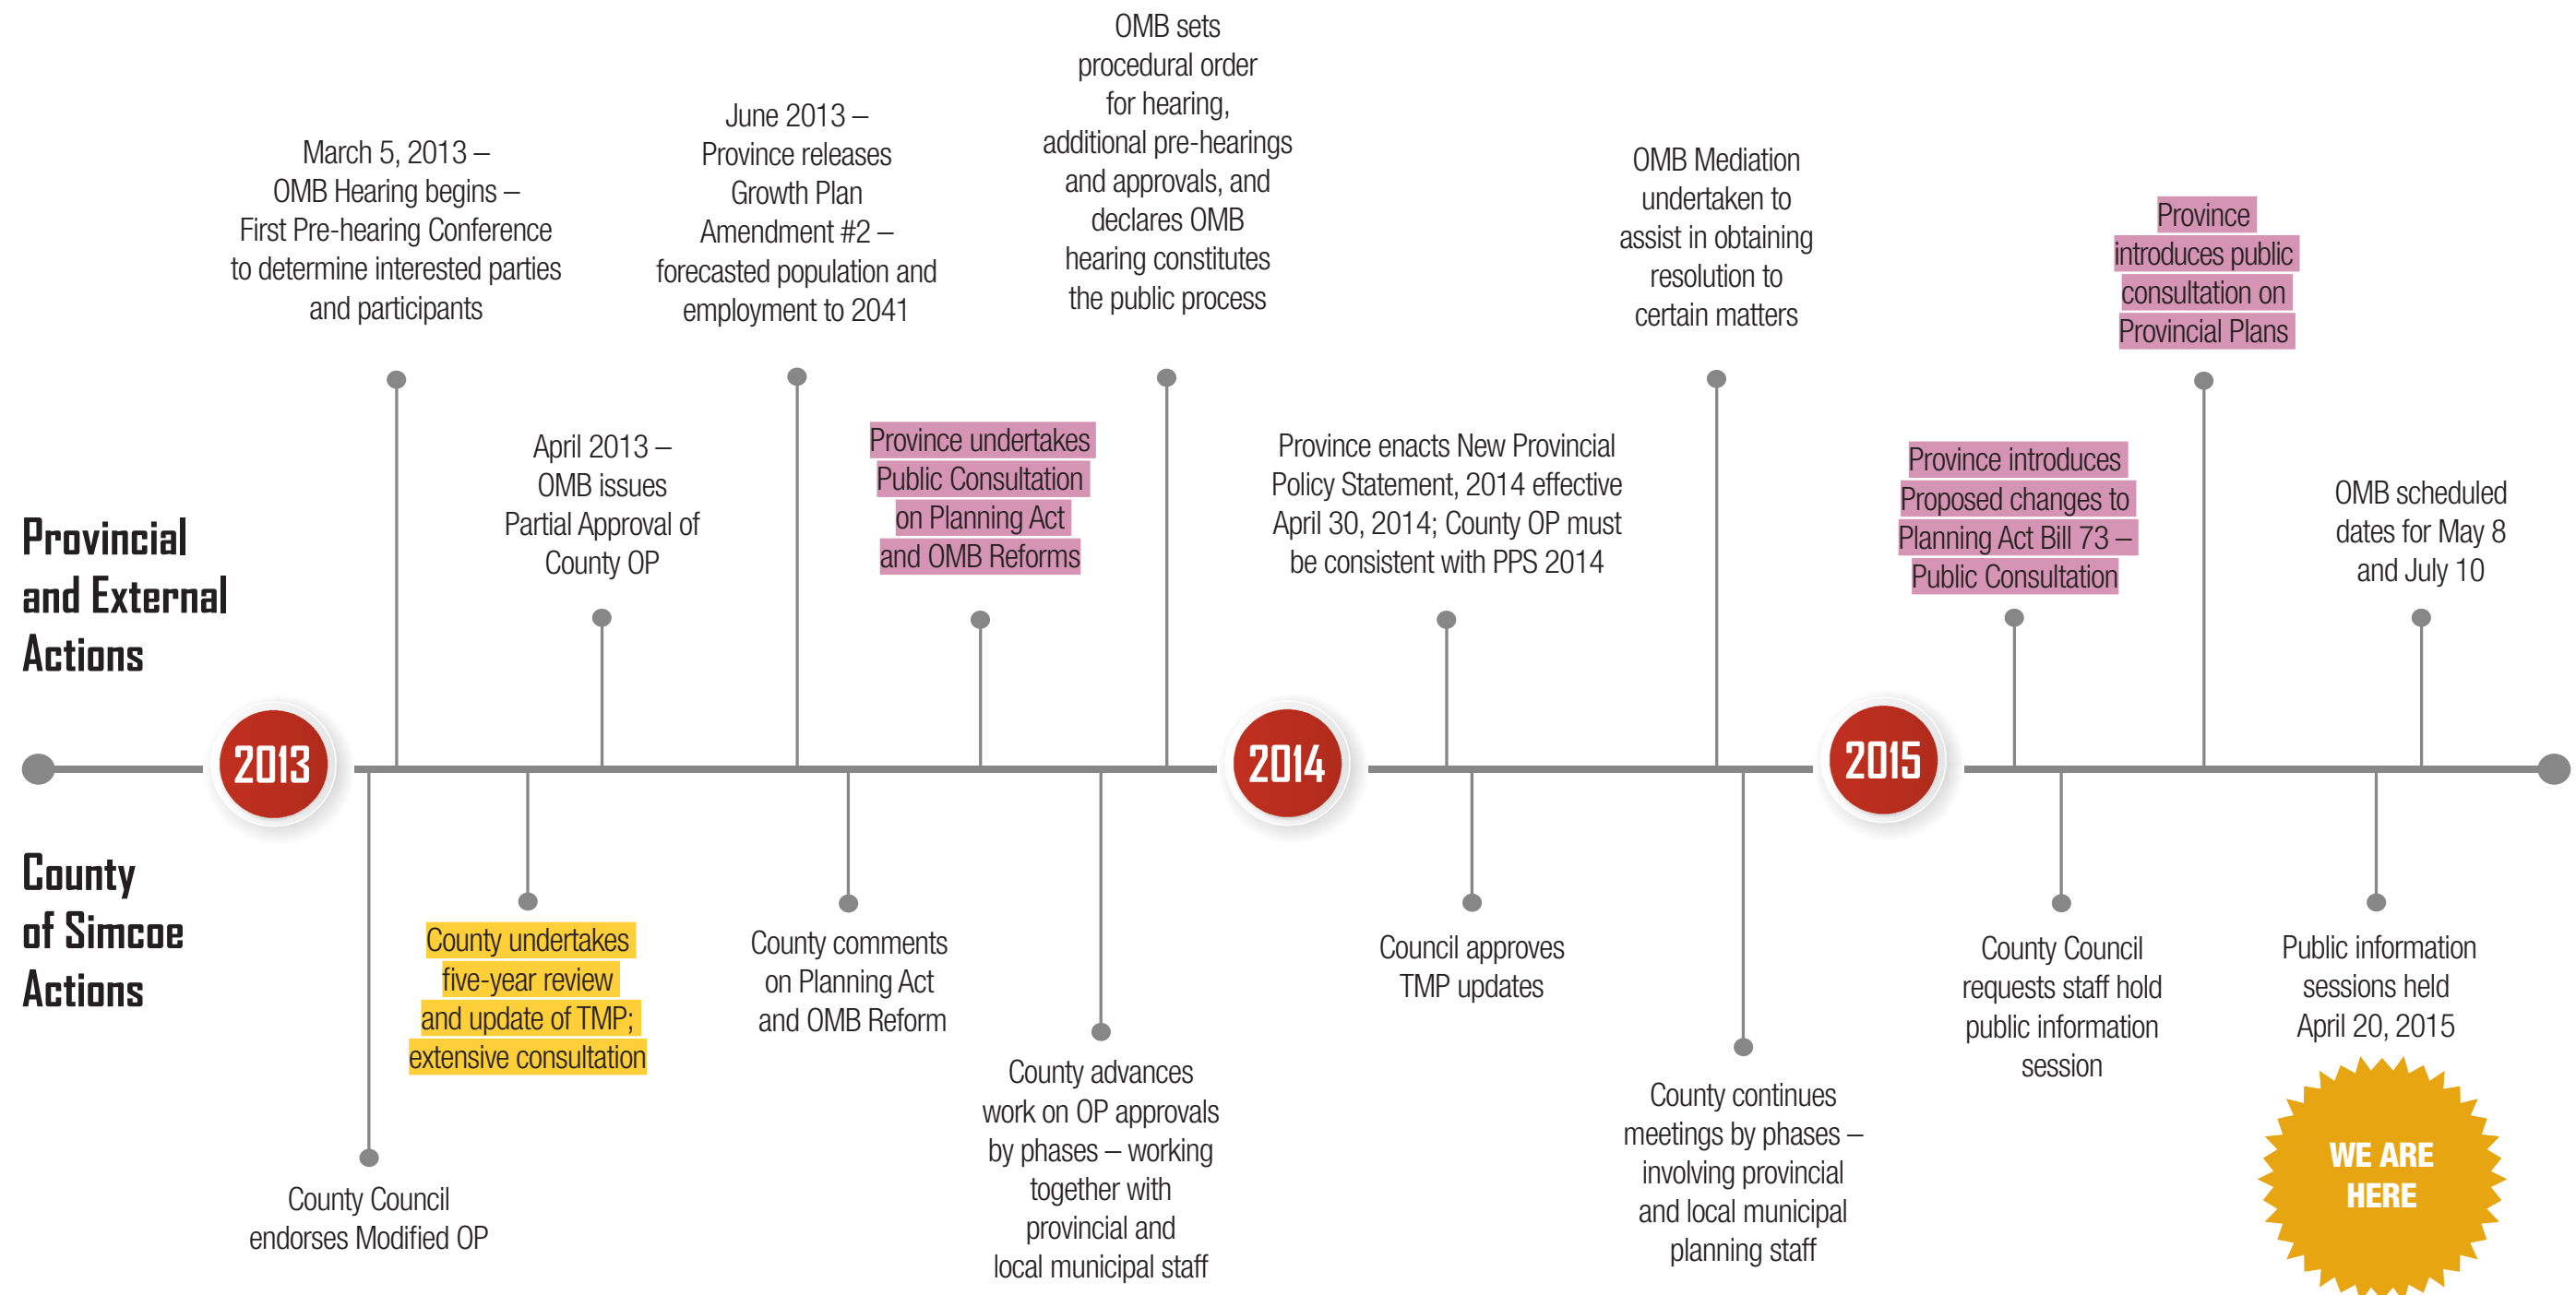

OFFICIAL PLAN TIMELINE

2004-2008

OFFICIAL PLAN TIMELINE

2009-2012

 Provincial Consultation

 County of Simcoe Consultation

OFFICIAL PLAN TIMELINE

2013-PRESENT

 **Provincial Consultation**

 **County of Simcoe Consultation**