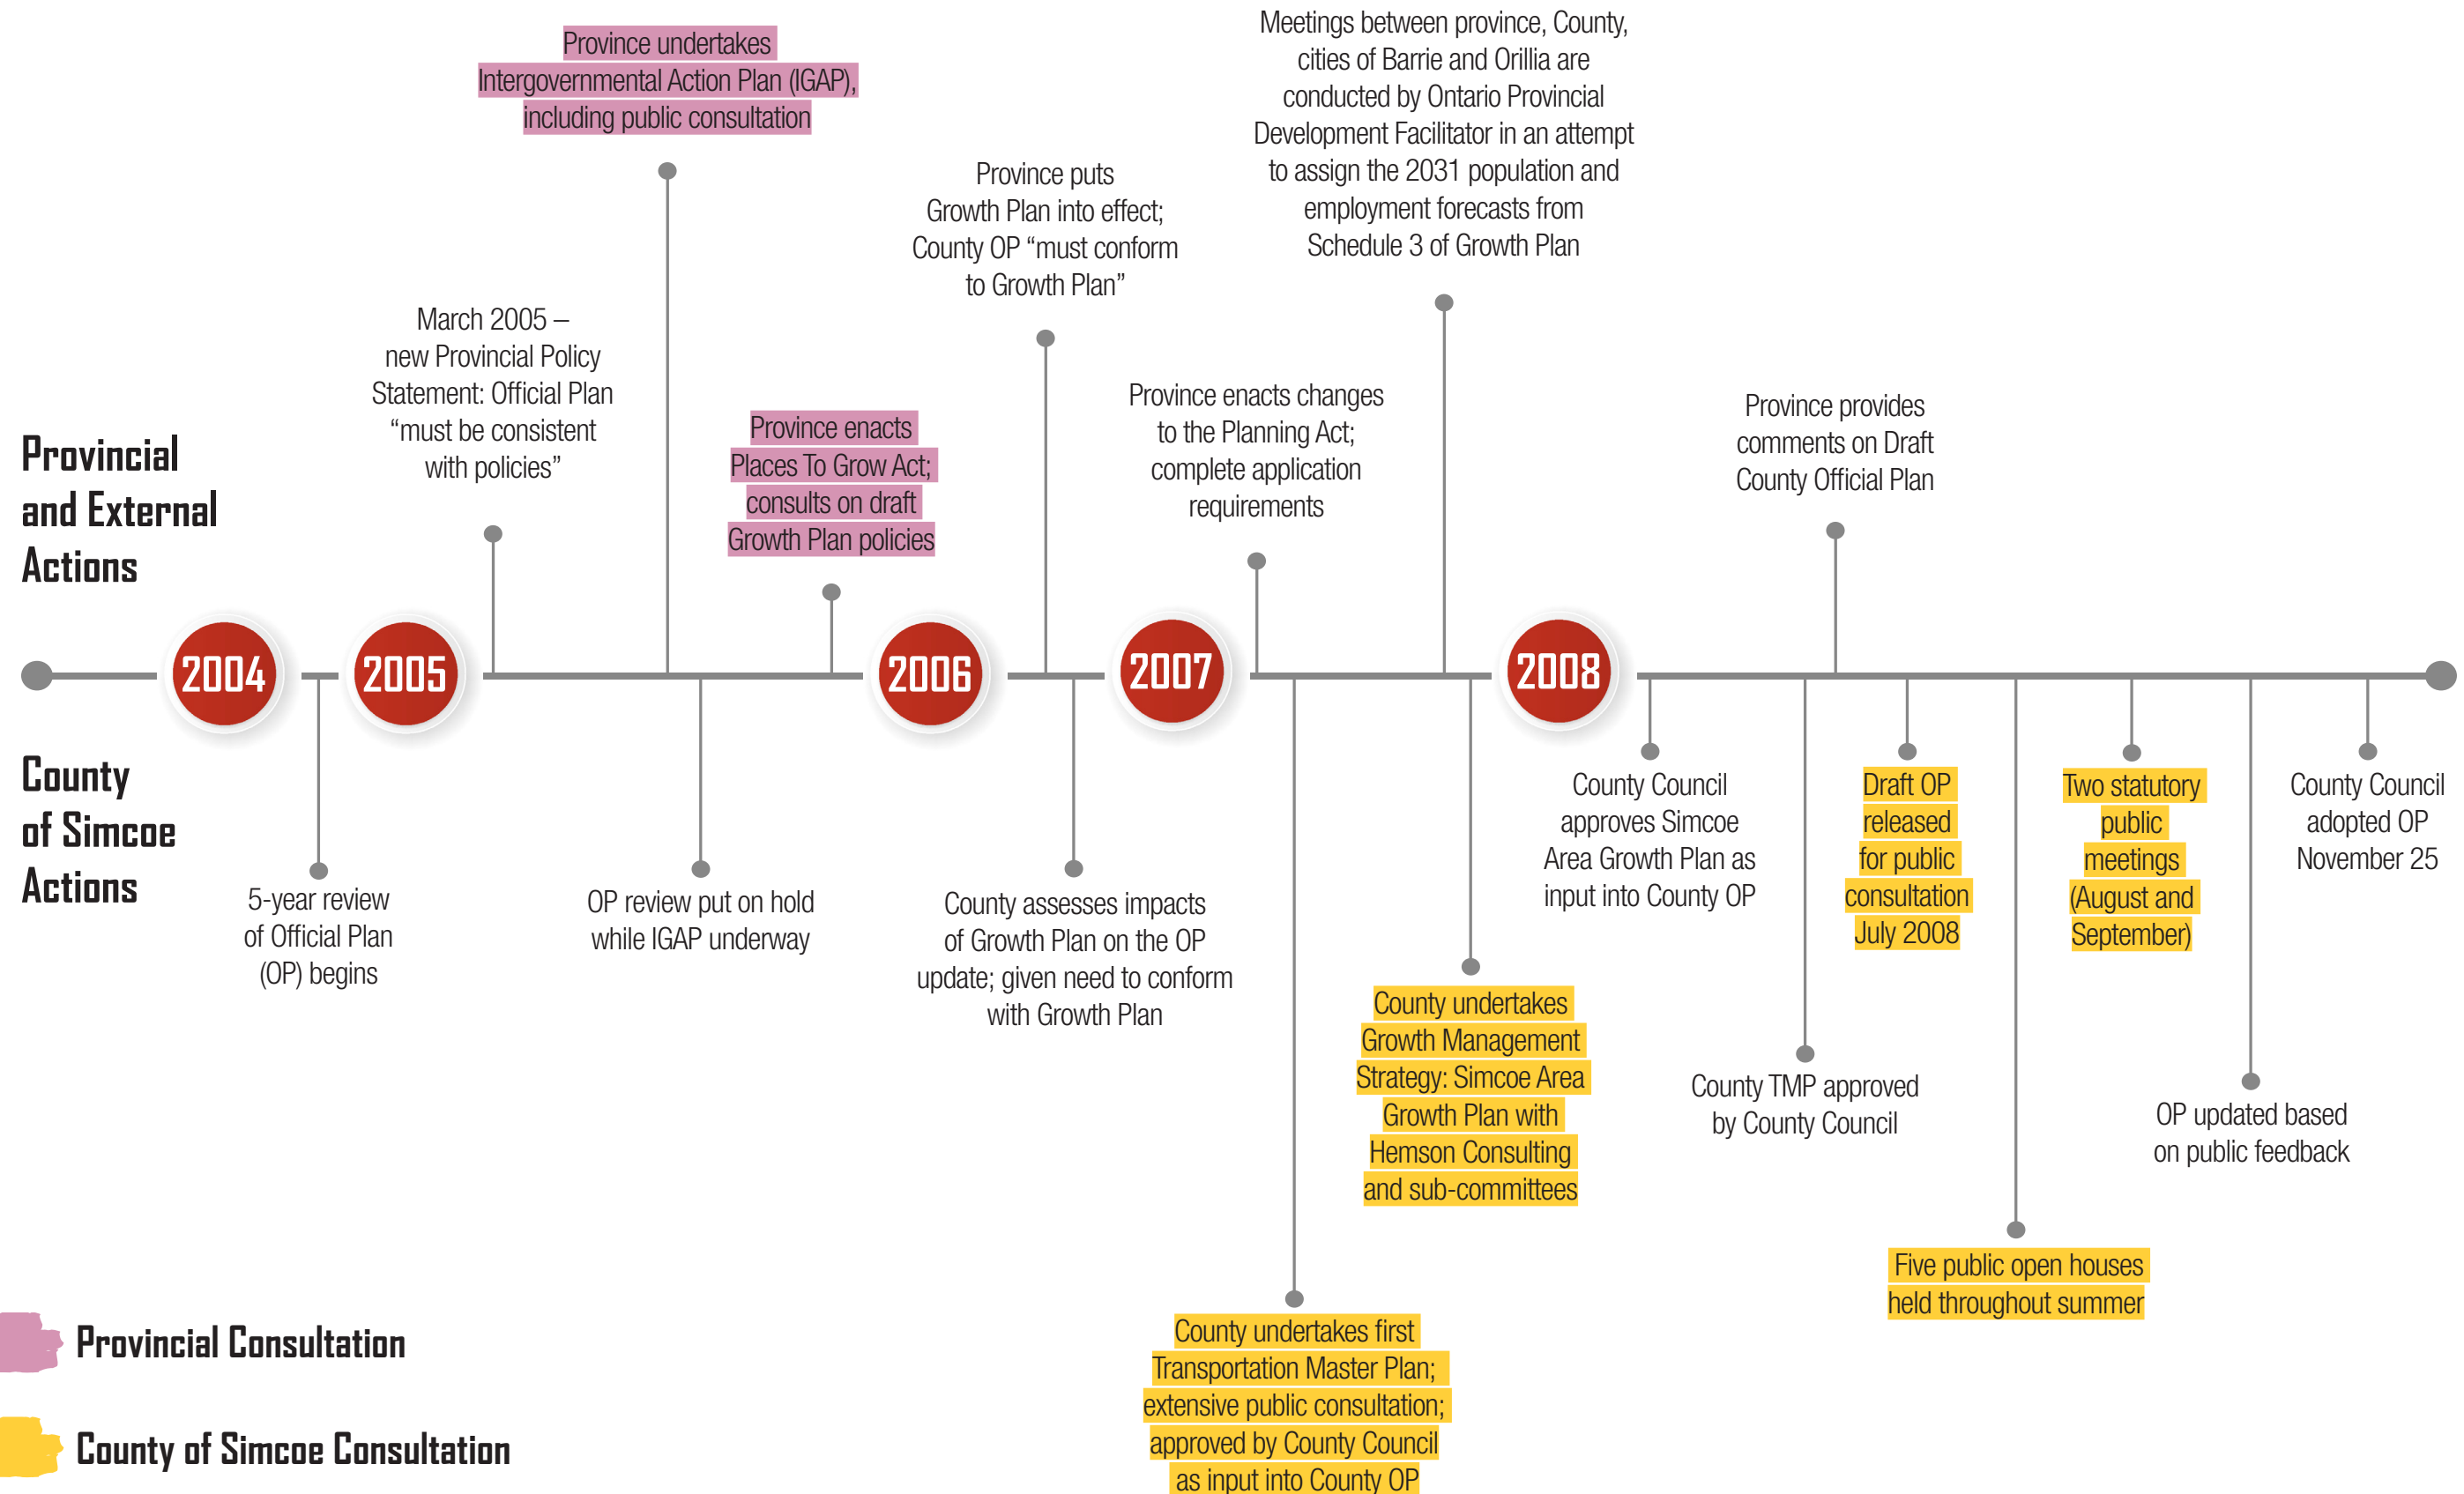

OFFICIAL PLAN TIMELINE

2004-2008

OFFICIAL PLAN TIMELINE

2009-2012

 Provincial Consultation

 County of Simcoe Consultation

OFFICIAL PLAN TIMELINE

2013-PRESENT

 **Provincial Consultation**

 **County of Simcoe Consultation**