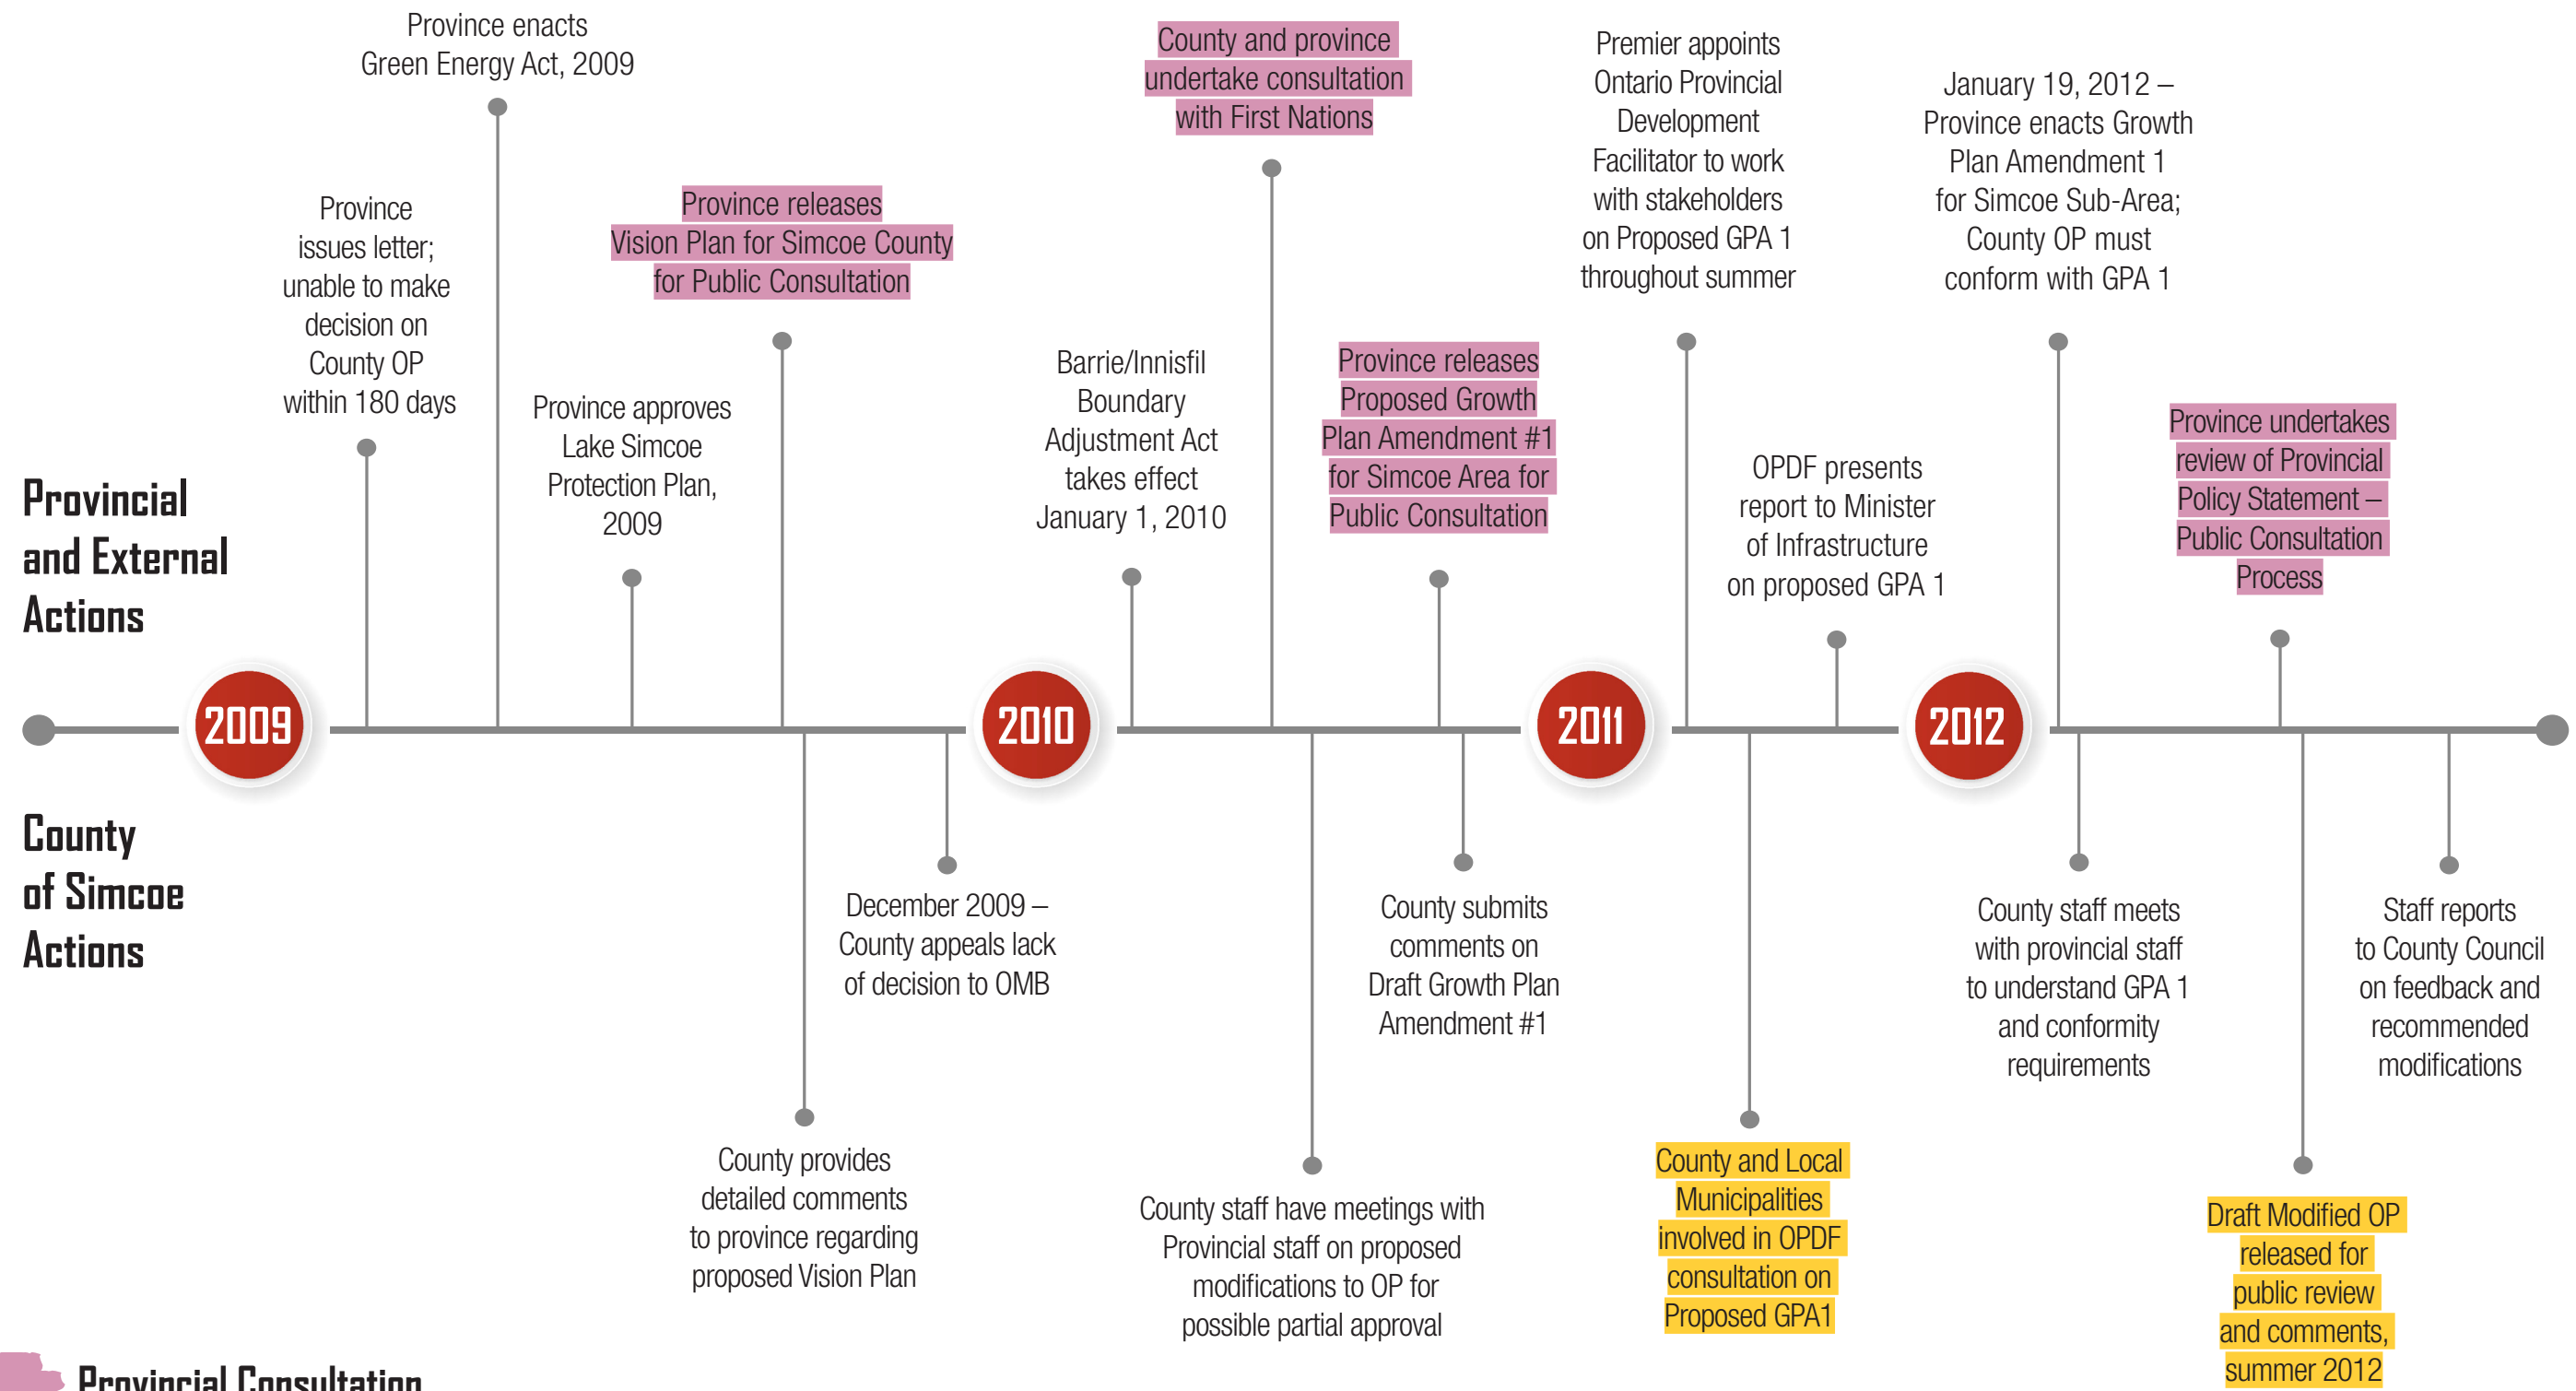

OFFICIAL PLAN TIMELINE

2004-2008

OFFICIAL PLAN TIMELINE

2009-2012

 Provincial Consultation

 County of Simcoe Consultation

OFFICIAL PLAN TIMELINE

2013-PRESENT

 **Provincial Consultation**

 **County of Simcoe Consultation**