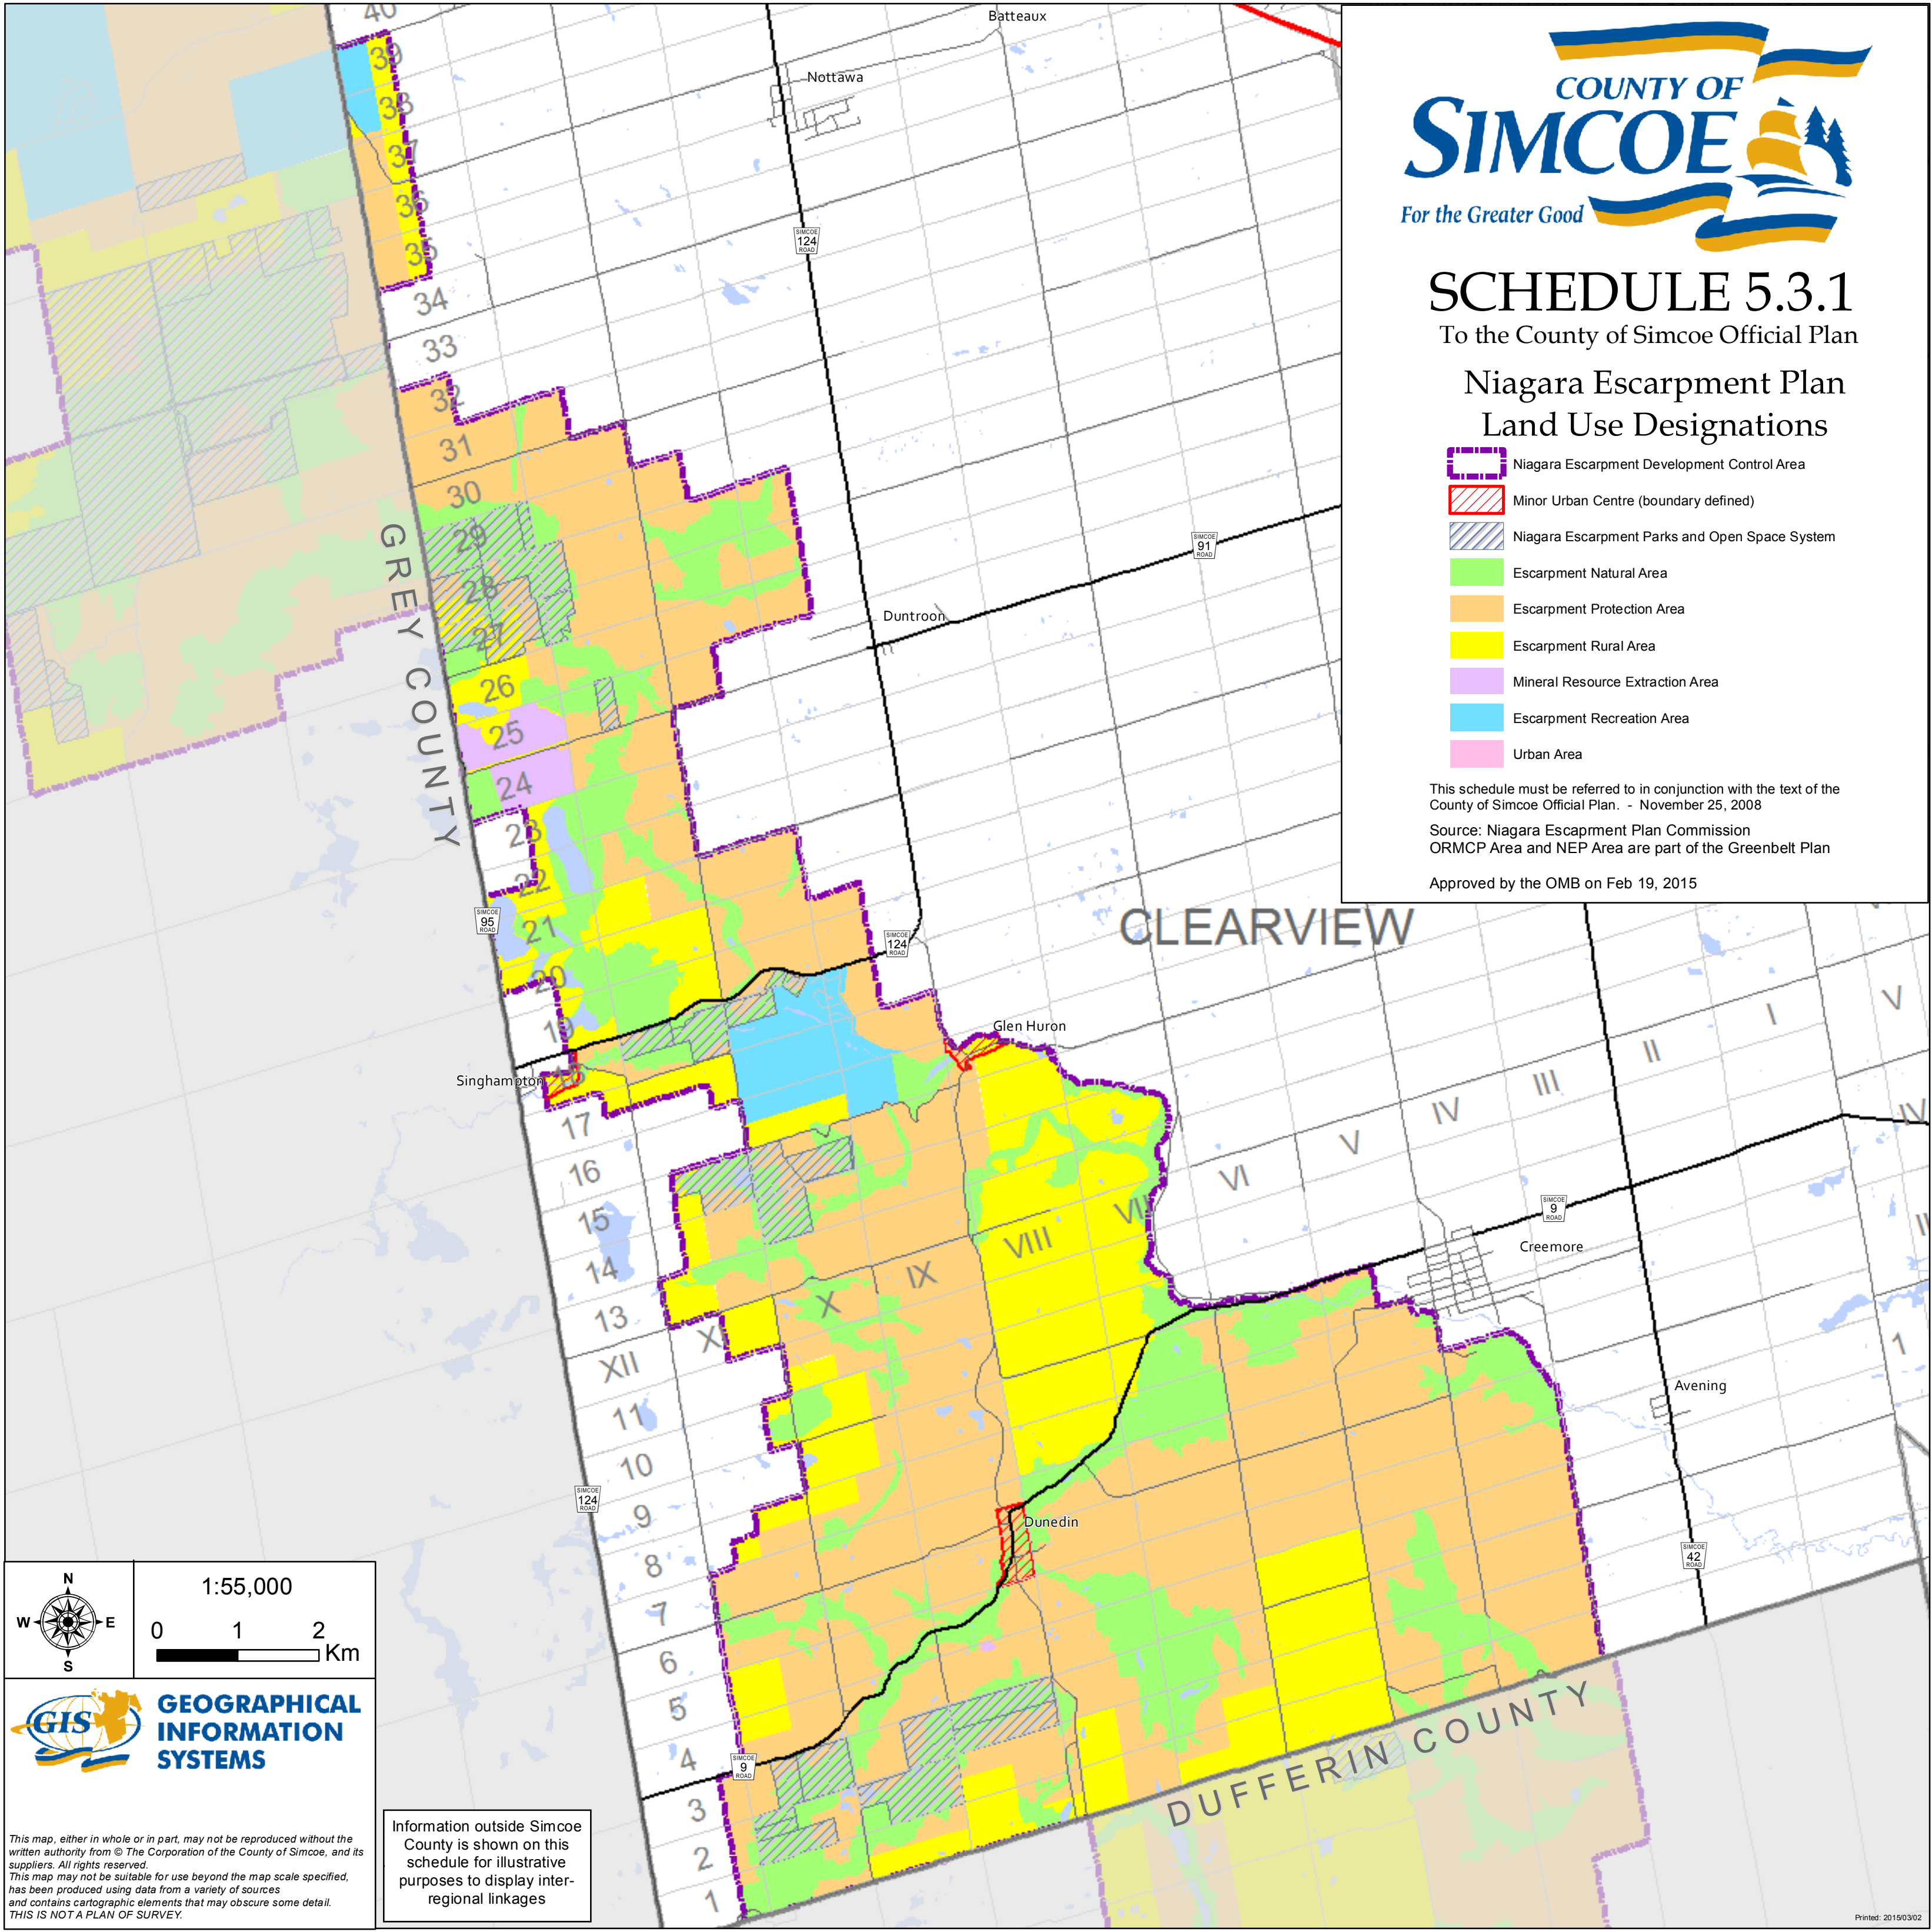

# SCHEDULE 5.3.1

To the County of Simcoe Official Plan

## Niagara Escarpment Plan Land Use Designations

-  Niagara Escarpment Development Control Area
-  Minor Urban Centre (boundary defined)
-  Niagara Escarpment Parks and Open Space System
-  Escarpment Natural Area
-  Escarpment Protection Area
-  Escarpment Rural Area
-  Mineral Resource Extraction Area
-  Escarpment Recreation Area
-  Urban Area

This schedule must be referred to in conjunction with the text of the County of Simcoe Official Plan. - November 25, 2008  
 Source: Niagara Escarpment Plan Commission  
 ORMCP Area and NEP Area are part of the Greenbelt Plan  
 Approved by the OMB on Feb 19, 2015

**1:55,000**

0 1 2 Km

**GEOGRAPHICAL INFORMATION SYSTEMS**

Information outside Simcoe County is shown on this schedule for illustrative purposes to display inter-regional linkages

This map, either in whole or in part, may not be reproduced without the written authority from © The Corporation of the County of Simcoe, and its suppliers. All rights reserved.  
 This map may not be suitable for use beyond the map scale specified, has been produced using data from a variety of sources and contains cartographic elements that may obscure some detail.  
 THIS IS NOT A PLAN OF SURVEY.