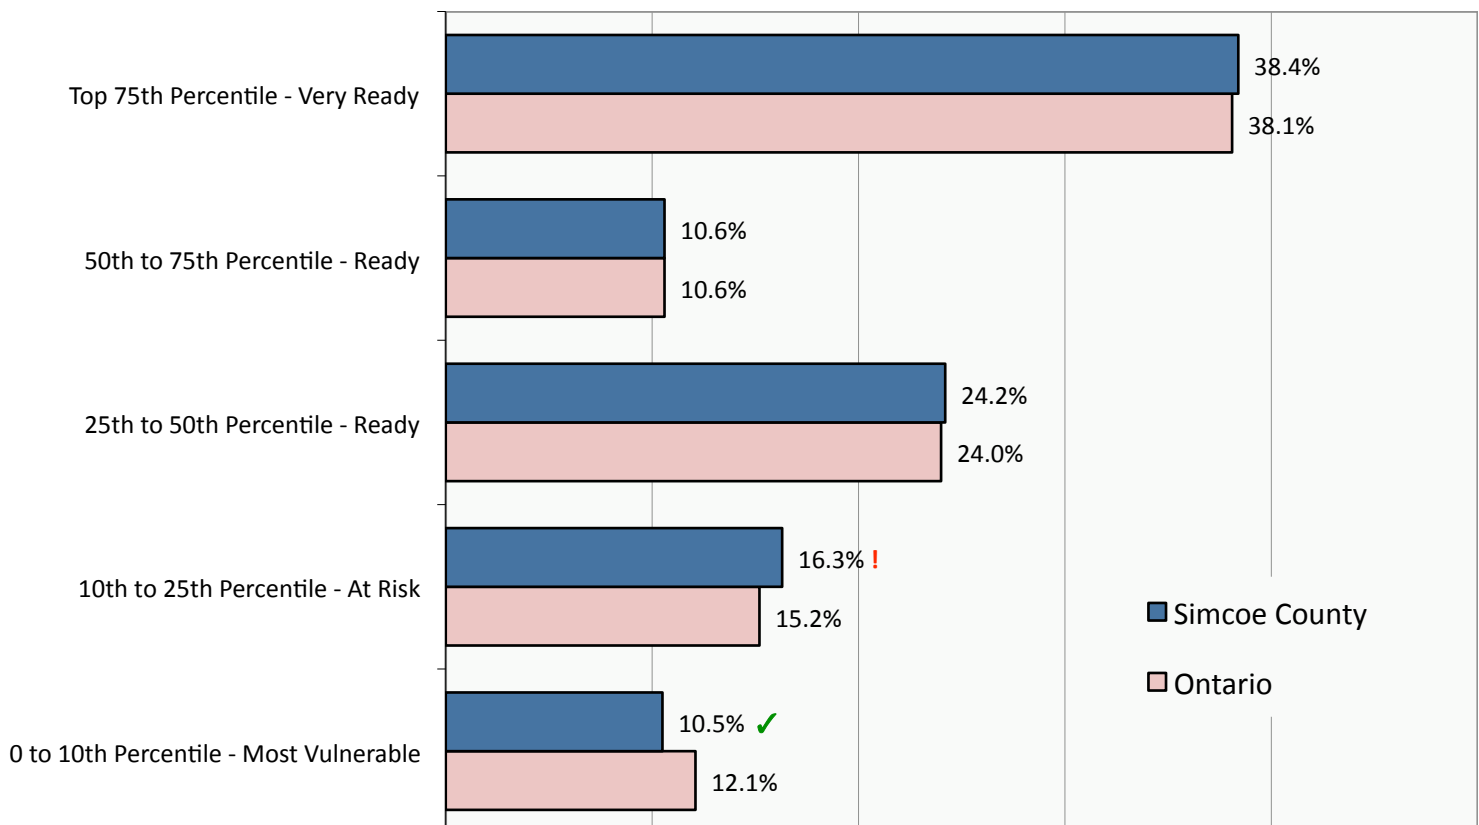

COMMUNICATION & GENERAL KNOWLEDGE

SCHOOL READINESS AS ASSESSED BY THE EDI, SIMCOE COUNTY 2006

Description of Domain and Sub-Domains

Sub Domain	Indication of Readiness	Related EDI Questions
Communication Skills and General Knowledge	Children who have excellent or very good communication skills; can communicate easily and effectively, can participate in story-telling or imaginative play, articulates clearly, show adequate general knowledge, and are proficient in their native language	How would you rate this child's ability to: <ul style="list-style-type: none"> ▪ Use language effectively in English ▪ Listen in English ▪ Tell a story ▪ Take part in imaginative play ▪ Communicate own needs in a way understandable to adults and peers ▪ Understand on first try what is being said to him/her ▪ Articulate clearly, without sound substitution ▪ Would you say this child: ▪ Answers questions showing knowledge about the world

Domain Results

The mean score out of 10 is significantly **higher** in Simcoe County than in Ontario.

Simcoe	Ontario
7.88 ✓	7.80

Sub-Domain Results

Communication and General Knowledge does not have sub domains like the other four domains of school readiness. Therefore, it is not applicable to breakdown the sub-domains and show proportions of % not ready. Readiness as defined in the domain is the same as readiness defined in the single sub-domain.

Distribution within the Domain

As noted above, this domain only has one sub domain. As such the following graph illustrates the distribution in both the domain and the sub domain as the same thing. The distribution graphs for all five sub domains have been created by reapplying 2006 Simcoe Cut offs to Ontario data for comparability. In the future Ontario cutoffs will be used so we can see changes in Simcoe from 2006 to 2010 compared to Ontario.