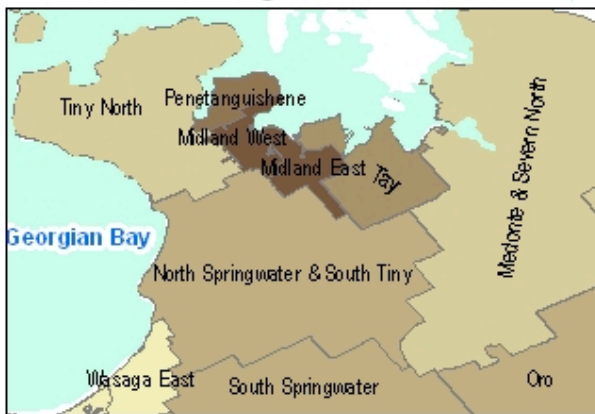

Distribution within the Domain

As noted above, this domain only has one sub domain. As such the following graph illustrates the distribution in both the domain and the sub domain as the same thing. The distribution graphs for all five sub domains have been created by reapplying 2006 Simcoe Cut offs to Ontario data for comparability. In the future Ontario cutoffs will be used so we can see changes in Simcoe from 2006 to 2010 compared to Ontario.

Communication & General Knowledge: Neighbourhoods Most Vulnerable

(Children in the Lowest 0-10th Percentile)

Midland/Penetang

Collingwood/Wasaga Beach

Barrie

Alliston

Bradford