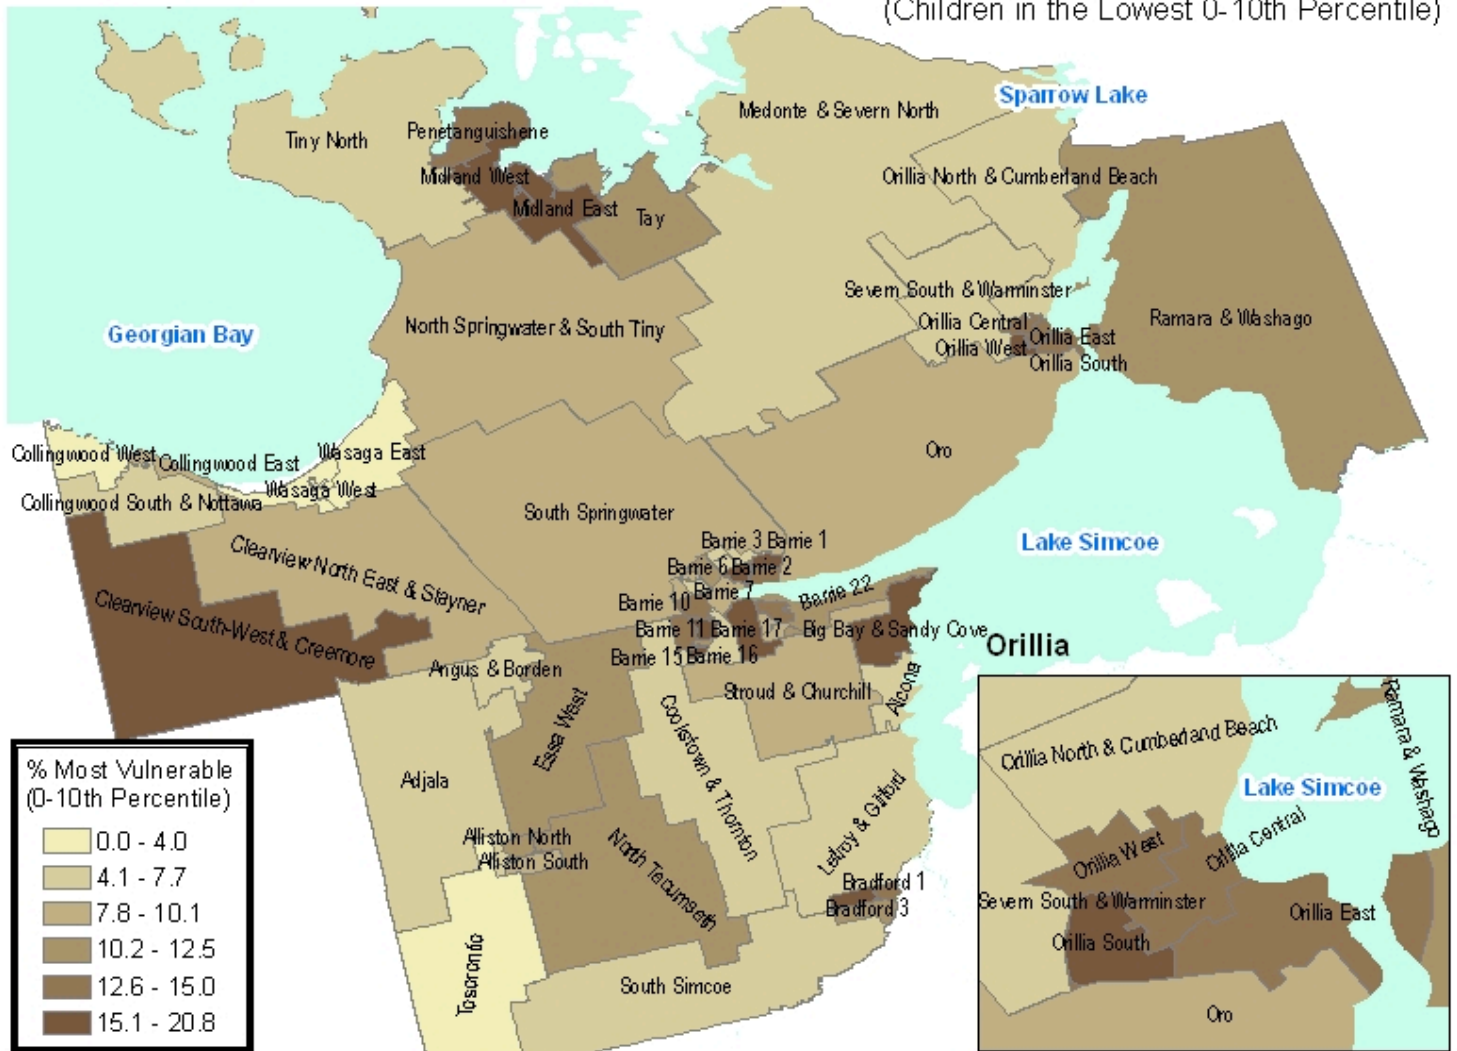

Domain Results

The mean score out of 10 is significantly **higher** in Simcoe County than in Ontario.

Simcoe	Ontario
7.88 ✓	7.80

Sub-Domain Results

Communication and General Knowledge does not have sub domains like the other four domains of school readiness. Therefore, it is not applicable to breakdown the sub-domains and show proportions of % not ready. Readiness as defined in the domain is the same as readiness defined in the single sub-domain.

Distribution within the Domain

As noted above, this domain only has one sub domain. As such the following graph illustrates the distribution in both the domain and the sub domain as the same thing. The distribution graphs for all five sub domains have been created by reapplying 2006 Simcoe Cut offs to Ontario data for comparability. In the future Ontario cutoffs will be used so we can see changes in Simcoe from 2006 to 2010 compared to Ontario.

Communication & General Knowledge: Neighbourhoods Most Vulnerable

(Children in the Lowest 0-10th Percentile)

Midland/Penetang

Collingwood/Wasaga Beach

Barrie

Alliston

Bradford