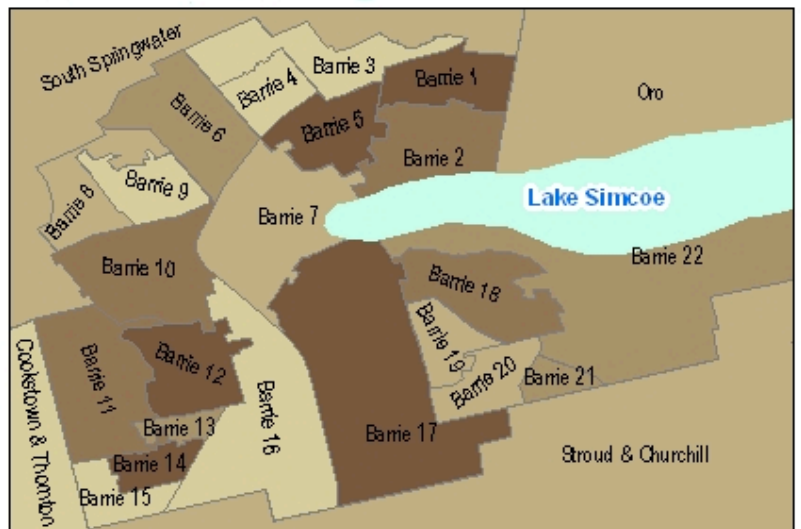

Distribution within the Domain

As noted above, this domain only has one sub domain. As such the following graph illustrates the distribution in both the domain and the sub domain as the same thing. The distribution graphs for all five sub domains have been created by reapplying 2006 Simcoe Cut offs to Ontario data for comparability. In the future Ontario cutoffs will be used so we can see changes in Simcoe from 2006 to 2010 compared to Ontario.

Communication & General Knowledge: Neighbourhoods Most Vulnerable

(Children in the Lowest 0-10th Percentile)

Midland/Penetang

Collingwood/Wasaga Beach

Barrie

Alliston

Bradford