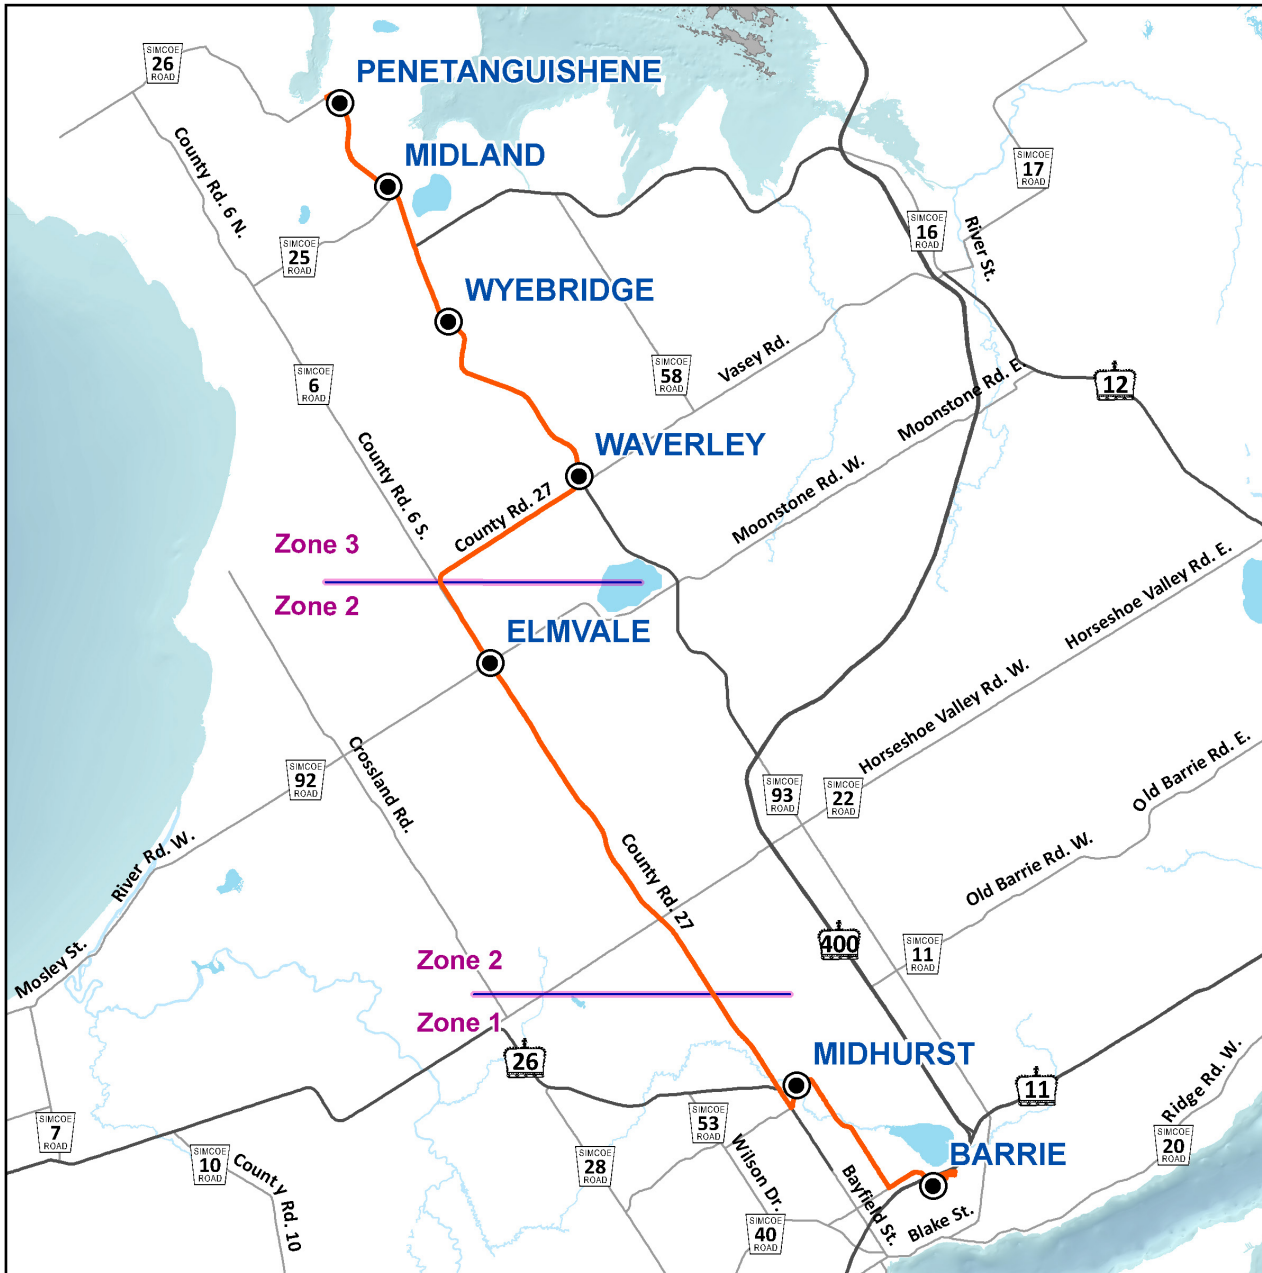

Route Map

Smoking is strictly prohibited on LINX buses and at bus stops

Fare Structure

Route 1 is divided into three **Fare Zones** and rates are based on distance travelled. Children 5 years and younger ride for free.

ZONE	LOCATION
Zone 1	Barrie, Royal Victoria Hospital (RVH)
Zone 1	Barrie, Georgian College
Zone 1	Barrie, Cundles at Pacific
Zone 1	Midhurst, Saint Vincent at Cedar Creek
Zone 1	Midhurst, Finlay Mill at Library
Zone 2	Elmvale
Zone 3	Waverley
Zone 3	Wyebridge
Zone 3	Midland, Huronia Mall
Zone 3	Penetanguishene, Downtown
Zone 3	Penetanguishene, Arena